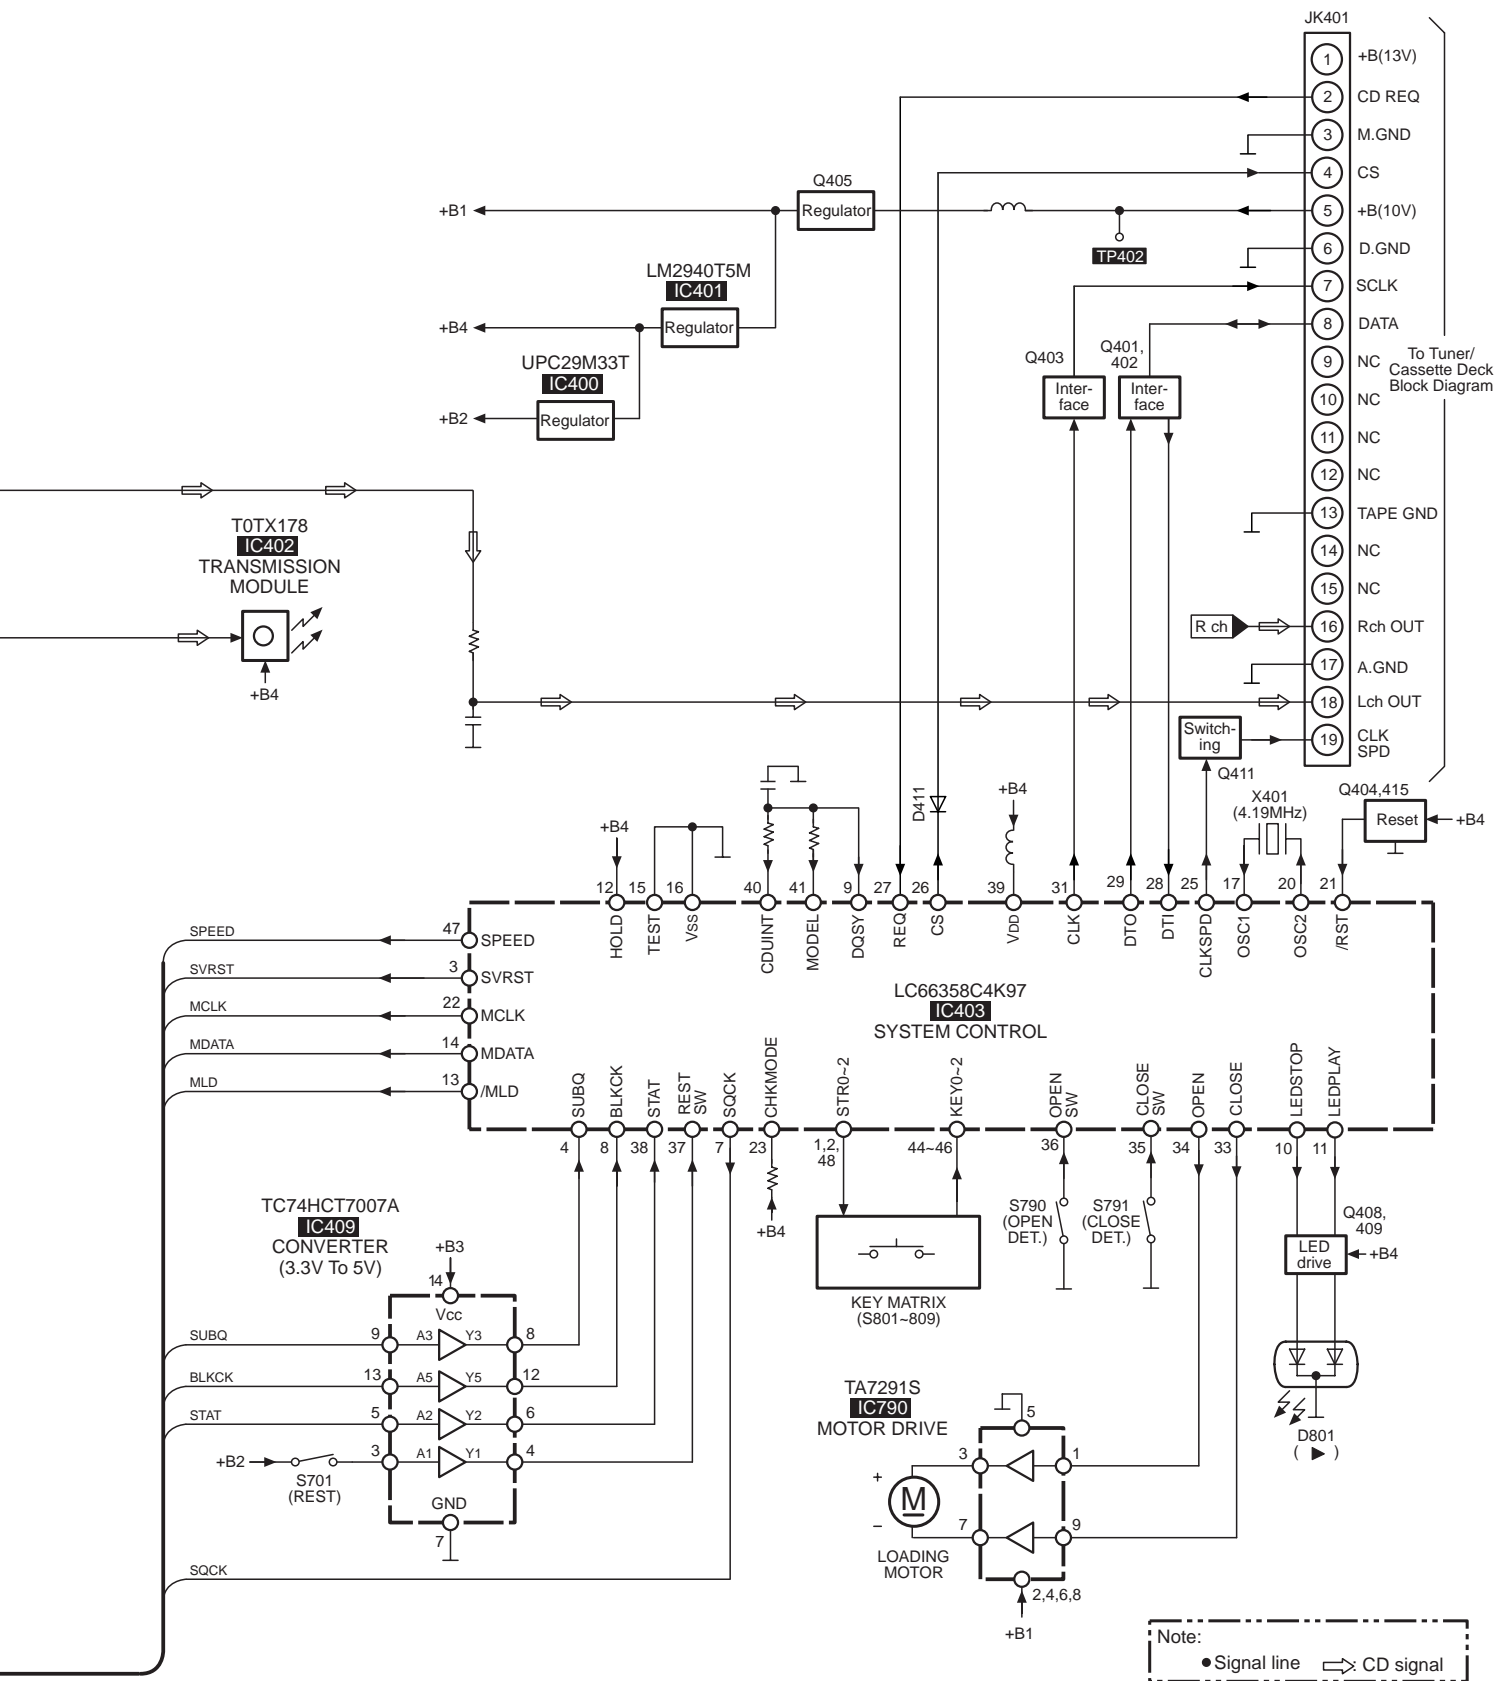

MN662790RSA

IC702

SERVO PROCESSOR / DIGITAL SIGNAL PROCESSOR
DIGITAL FILTER / D/A CONVERTER

Note:
 ● Signal line ⇨ CD signal