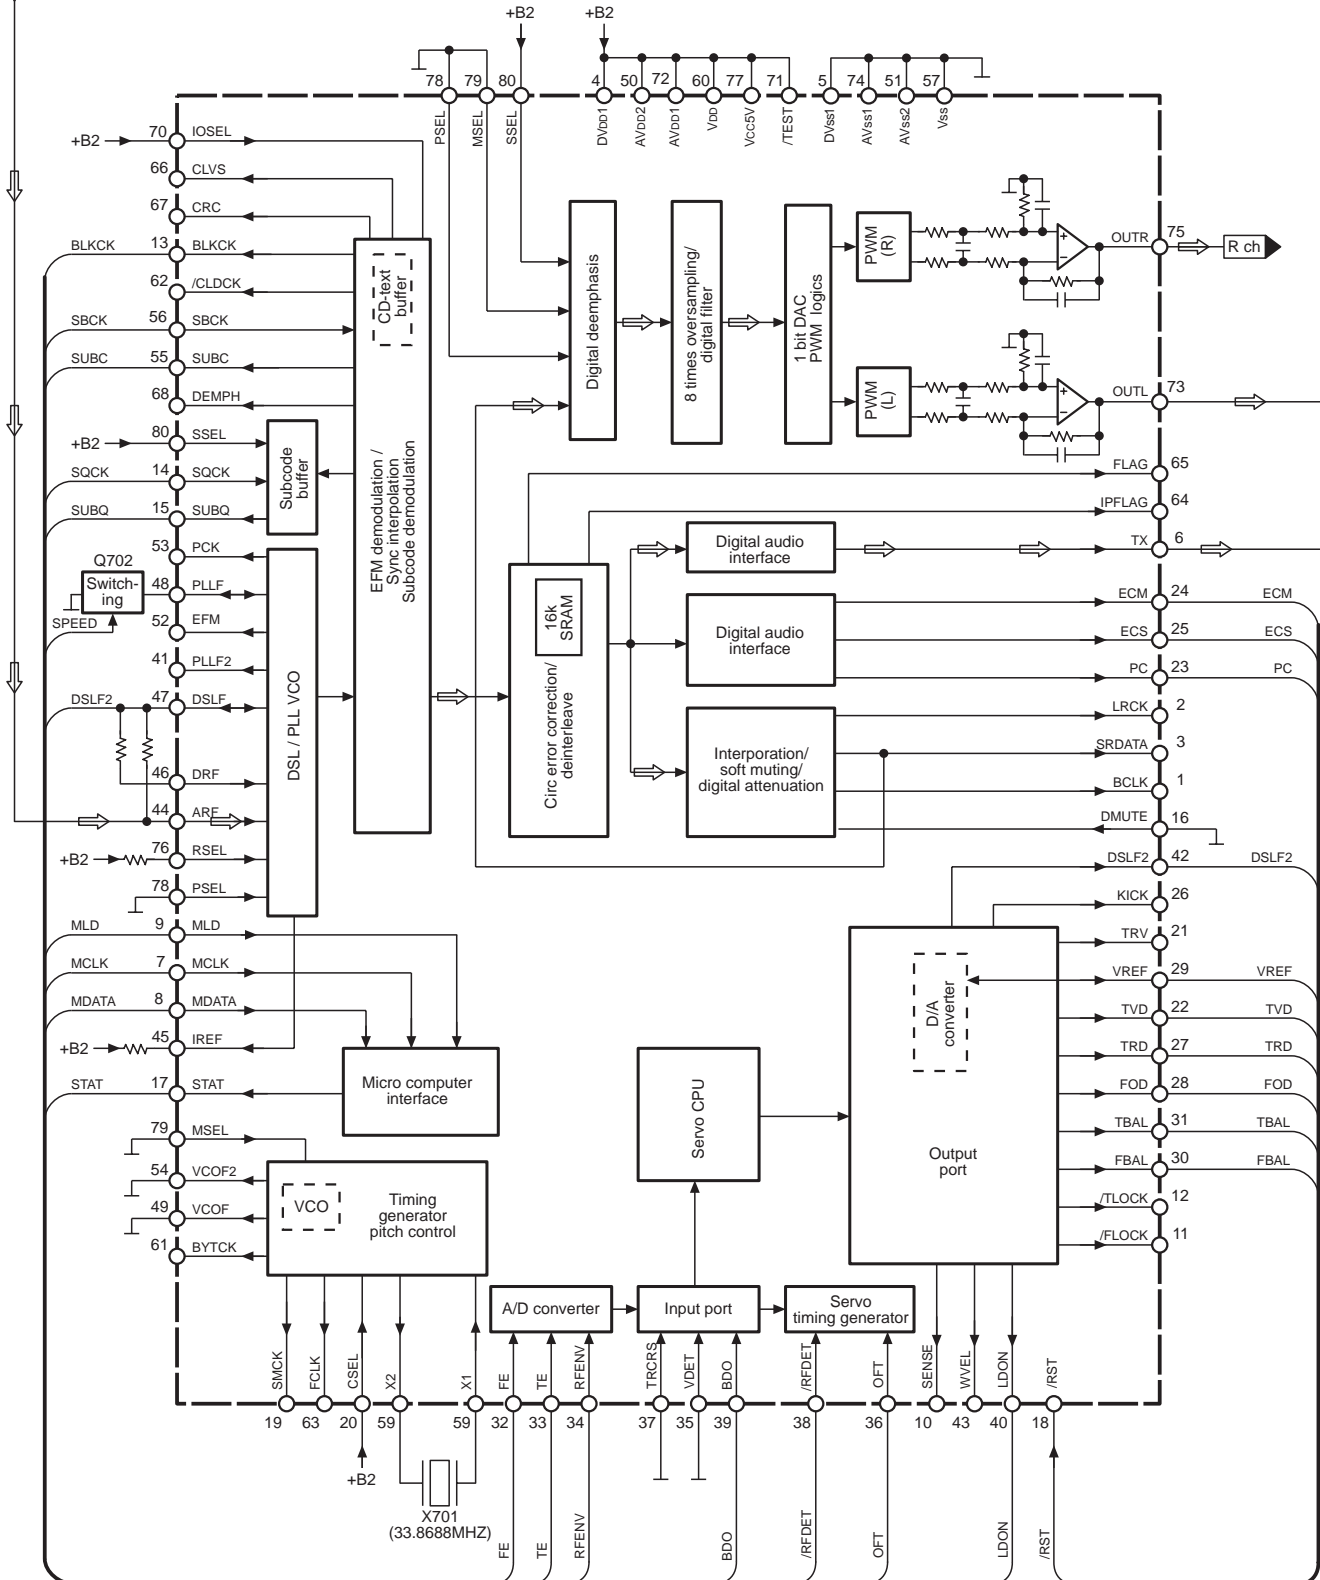

MN662790RSA

IC702

SERVO PROCESSOR / DIGITAL SIGNAL PROCESSOR
DIGITAL FILTER / D/A CONVERTER

Note:
 ● Signal line ⇨ CD signal